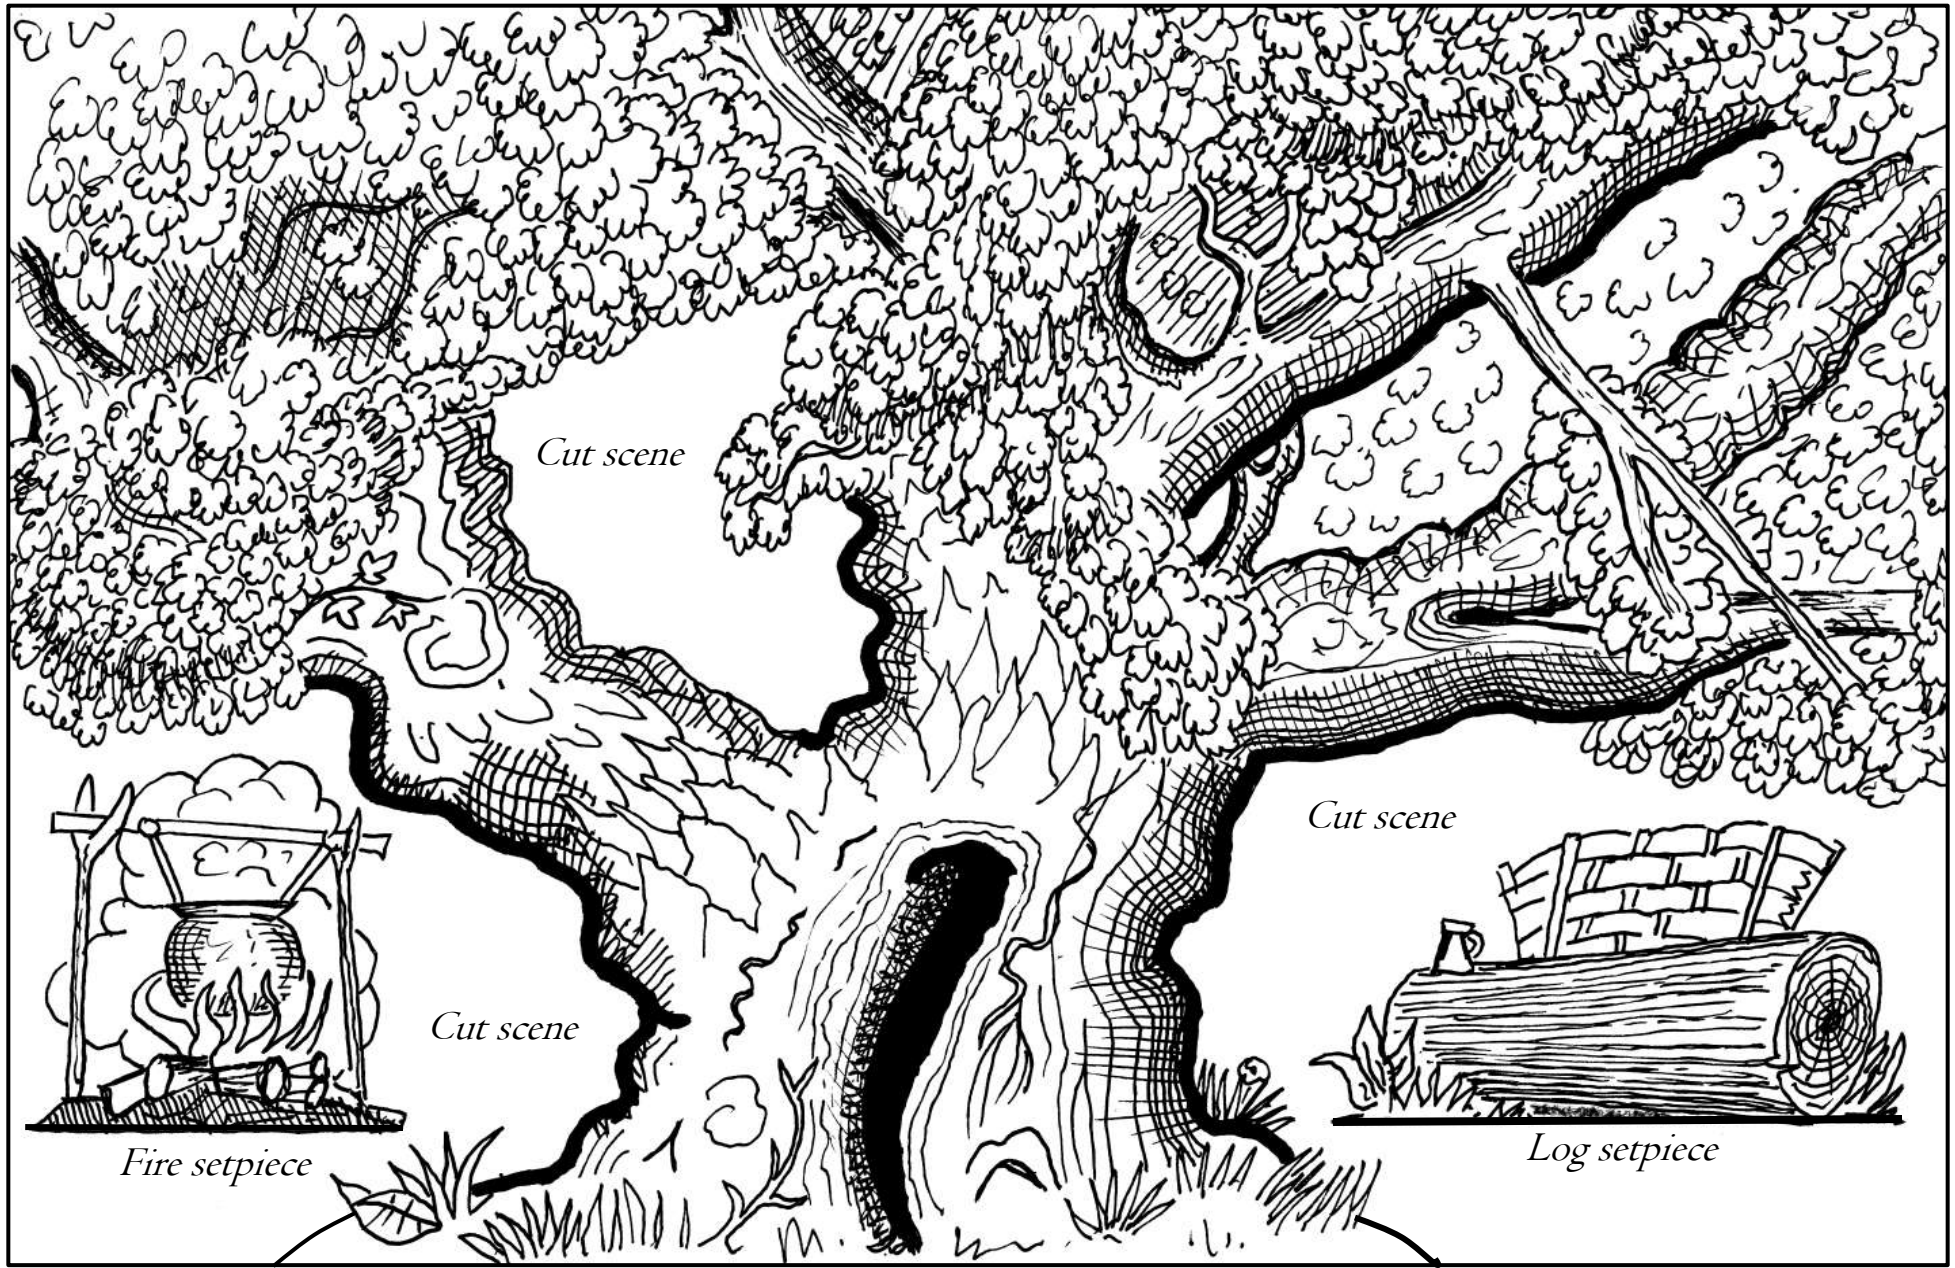

Robin Hood

King Richard

# TOY THEATRE CHARACTERS IN ROBIN HOOD

Plate 4

Outlaw

Milestone setpiece for Sc.5

Much and Little John

Outlaw

Ambush

*Cut scene*