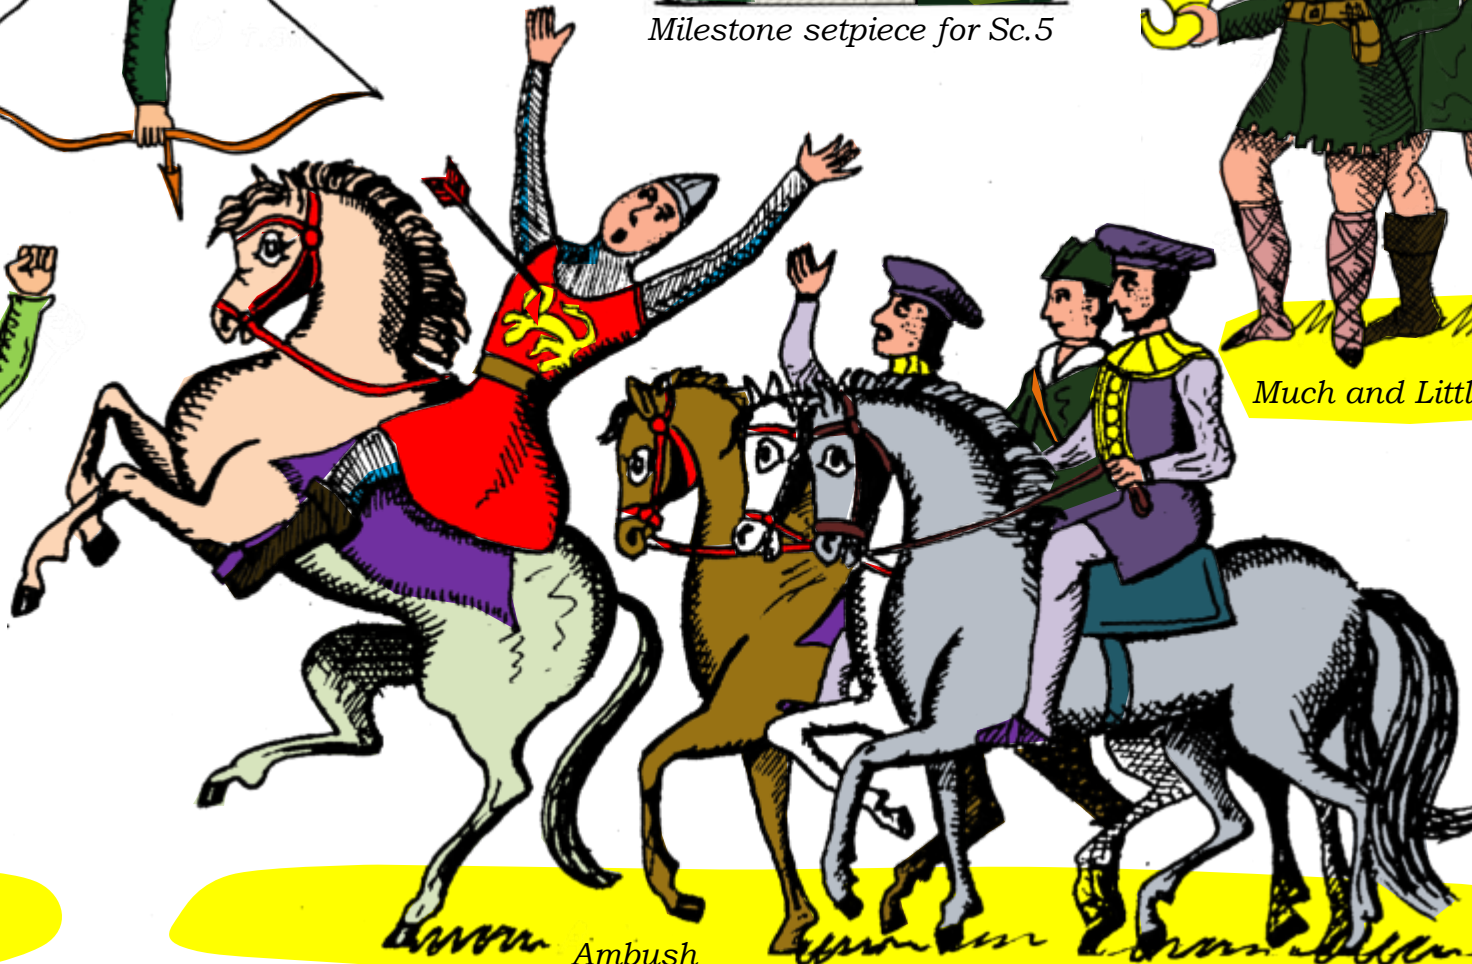

Robin Hood

And a book adapted only to the above

Maid Marian

Little John

Much

Friar Tuck

Will Scarlet

Alan-a-Dale

Sheriff

Sir Guy dead

Robin Hood

Guard

TOY THEATRE CHARACTERS IN ROBIN HOOD

Robin Hood

Robin Hood

Sir Guy

Guard

Seneschal

Much and Little John

Robin Hood

King Richard

TOY THEATRE CHARACTERS IN ROBIN HOOD

Plate 4

Outlaw

Milestone setpiece for Sc.5

Much and Little John

Outlaw

Ambush