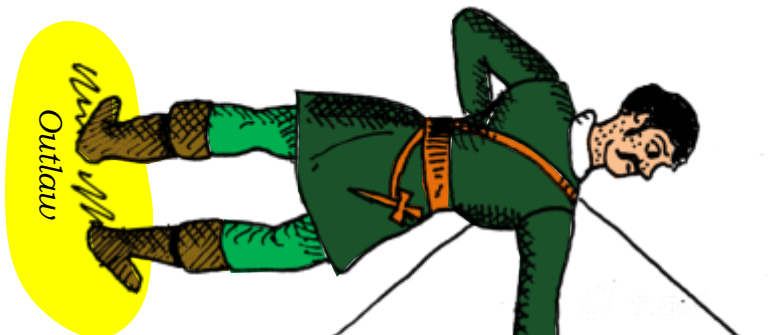

Robin Hood

And a book adapted only to the above

Maid Marian

Little John

Much

Friar Tuck

Will Scarlet

Alan-a-Dale

Sheriff

Sir Guy dead

Robin Hood

Guard

TOY THEATRE CHARACTERS IN ROBIN HOOD

Robin Hood

Robin Hood

Sir Guy

Guard

Seneschal

Much and Little John

Robin Hood

King Richard

TOY THEATRE CHARACTERS IN ROBIN HOOD

Plate 4

Outlaw