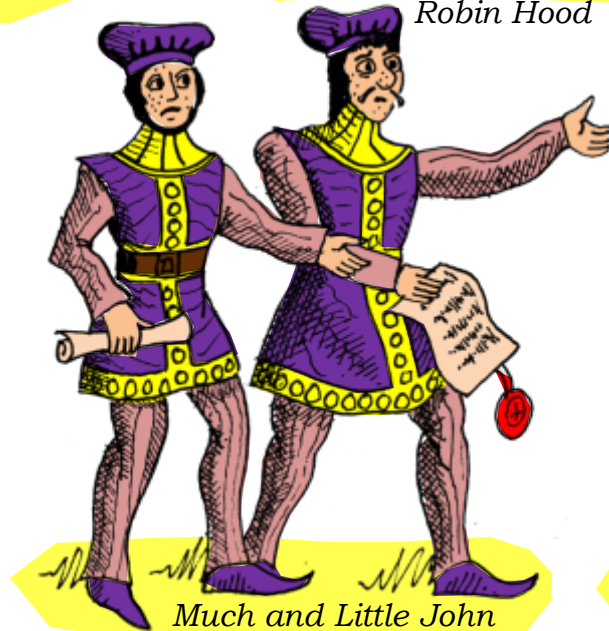

Robin Hood

And a book adapted only to the above

Maid Marian

Little John

Much

Friar Tuck

Will Scarlet

Alan-a-Dale

Sheriff

Sir Guy dead

Robin Hood

Guard

TOY THEATRE CHARACTERS IN ROBIN HOOD

Robin Hood

Robin Hood

Sir Guy

Guard

Seneschal

Much and Little John

Robin Hood

King Richard

TOY THEATRE CHARACTERS IN ROBIN HOOD

Plate 4

Outlaw