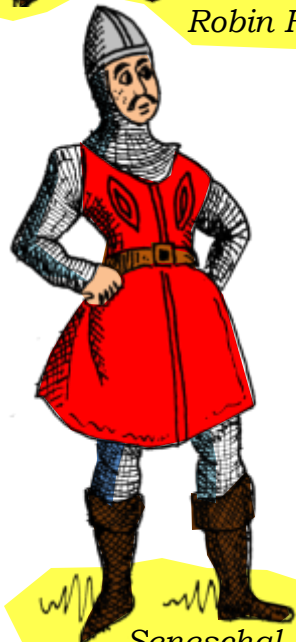

Robin Hood

And a book adapted only to the above

Maid Marian

Little John

Much

Friar Tuck

Will Scarlet

Alan-a-Dale

TOY THEATRE CHARACTERS IN ROBIN HOOD

Plate 2

Outlaw

Maid Marian and Outlaws

King Richard and Outlaws

Outlaw

Guard

Sir Guy

Sheriff

Sir Guy dead

Robin Hood

Guard

TOY THEATRE CHARACTERS IN ROBIN HOOD

Robin Hood

Robin Hood

Sir Guy

Guard

Seneschal

Much and Little John

Robin Hood

King Richard

TOY THEATRE CHARACTERS IN ROBIN HOOD

Plate 4

Outlaw