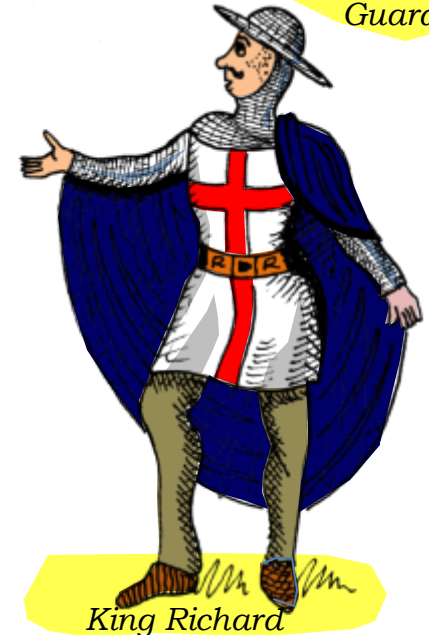

Robin Hood

And a book adapted only to the above

Maid Marian

Little John

Much

Friar Tuck

Will Scarlet

Alan-a-Dale

TOY THEATRE CHARACTERS IN ROBIN HOOD

Plate 2

Outlaw

Maid Marian and Outlaws

King Richard and Outlaws

Outlaw

Guard

Sir Guy

Sheriff

Sir Guy dead

Robin Hood

Guard

TOY THEATRE CHARACTERS IN ROBIN HOOD

Robin Hood

Robin Hood

Sir Guy

Guard

Seneschal

Much and Little John

Robin Hood

King Richard

TOY THEATRE CHARACTERS IN ROBIN HOOD

Plate 4

Outlaw